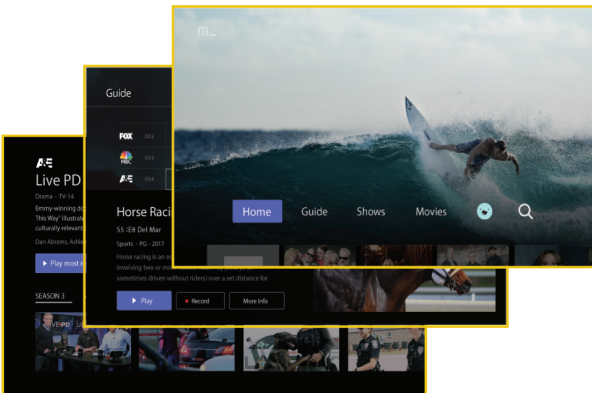

Features YOU LOVE ...

StratusIQ TV gives you instant access and total control over your entertainment. Discover and organize content from all sources—whether live TV, on demand or streaming. Control your viewing experience. Watch throughout your home and all your devices. StratusIQ TV provides everything you need for a complete entertainment solution.

✓ Watch TV through our app on:

- Mobile Device
- Tablet
- Streaming Device
- Smart TV
- Gaming Console

✓ Watch 3 Concurrent Streams at Once

(2 additional streams available at $4.95/month)

✓ HD Resolution

✓ 100 Hours of recording storage

(additional 200-hr block available at $9.95/month)

✓ Recordings stored for 365 days

✓ Start Over and Replay options

✓ 72-hour lookback on most channels

✓ Stream recordings to mobile devices

Premium PACKAGES

Available to add-on with any lineup

SHOWTIME 11 Channels

- 300 PARAMOUNT+ WITH SHO
- 301 SHO 2
- 302 SHO EXTREME
- 303 SHO BET
- 304 SHO NEXT
- 305 SHO WOMEN
- 306 SHO FAMILY
- 307 SHO SHOWCASE
- 308 THE MOVIE CHANNEL
- 309 THE MOVIE CH XTRA
- 310 FLIX

CINEMAX 4 Channels

- 311 CINEMAX
- 312 MORE MAX
- 313 ACTION MAX
- 314 THRILLER MAX

STARZ 15 Channels

- 321 STARZ COMEDY
- 322 STARZ^T
- 323 STARZ EDGE
- 324 STARZ CINEMA
- 325 STARZ KIDS & FAMILY
- 326 STARZ IN BLACK
- 327 STARZ IN HD^T
- 328 STARZ ENCORE
- 329 STARZ ENCORE FAMILY
- 330 STARZ ENCORE BLACK
- 331 STARZ ENCORE ACTION
- 332 STARZ ENCORE WESTERN
- 333 STARZ ENCORE CLASSIC
- 334 STARZ ENCORE SUSPENSE
- 335 STARZ ENCORE HD