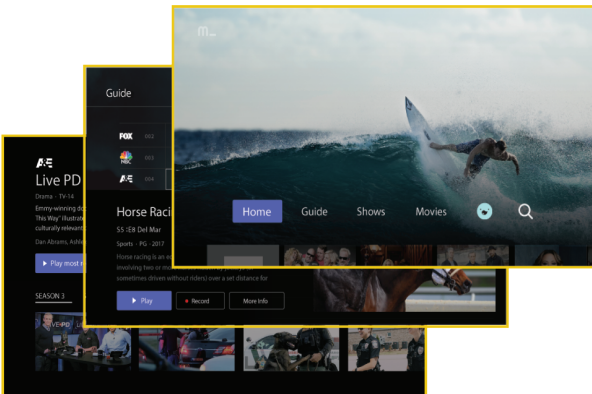

Premium PACKAGES

Available to add-on with any lineup

SHOWTIME 11 Channels

- 300 PARAMOUNT+ WITH SHO
- 301 SHO 2
- 302 SHO EXTREME
- 303 SHO BET
- 304 SHO NEXT
- 305 SHO WOMEN
- 306 SHO FAMILY
- 307 SHO SHOWCASE
- 308 THE MOVIE CHANNEL
- 309 THE MOVIE CH XTRA
- 310 FLIX